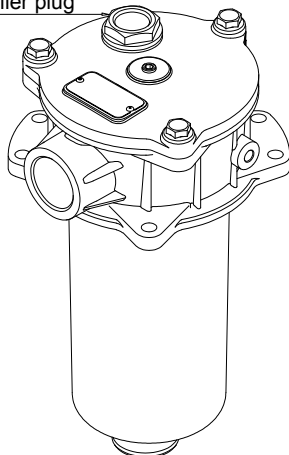

Materials

- Screw: phosphatized steel
- Stick: phosphatized steel
- Handle: Polyamide

Technical data

Working temperature: from -25 °C to +110 °C

FILLER PLUG

Series

T5

Materials

- Body: Polyamide
- Seal: NBR

Technical data

Tightening torque:
15 N·m

Filler plug

Filler plug

POLYAMIDE EXTENSION TUBE

Example: **TE** **40** **A** **250**

Series

TE

Size ØD [mm]

25	25
40	40
51	51
62	62

Material

A Polyamide

Length **H [mm]** **25-40** **51-62**

200	200	•	•
250	250	•	-
300	300	•	•
350	350	•	-
400	400	•	•
450	450	•	-
500	500	•	•
600	600	-	•

COMPATIBILITY TABLE