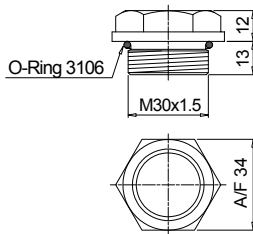

Series	DPT
Length	H [mm]
15	134
20	184
25	234
30	284
35	334
Fastening	M8 Fastening with screws ØD = M8
	M10 Fastening with screws ØD = M10
Seals	A NBR
	V FPM
Execution	P01 MP Filtri standard
	Pxx Customized

Materials

- Screw: phosphatized steel
- Stick: phosphatized steel
- Handle: Polyamide

Technical data

Working temperature: from -25 °C to +110 °C

FILLER PLUG

Series

T5

Materials

- Body: Polyamide
- Seal: NBR

Technical data

Tightening torque:
15 N·m

Filler plug

Filler plug

POLYAMIDE EXTENSION TUBE

Example: **TE** **40** **A** **250**

Series

TE

Size ØD [mm]

25	25
40	40
51	51
62	62

Material

A Polyamide

Length **H [mm]** **25-40** **51-62**

200	200	•	•
250	250	•	-
300	300	•	•
350	350	•	-
400	400	•	•
450	450	•	-
500	500	•	•
600	600	-	•

COMPATIBILITY TABLE